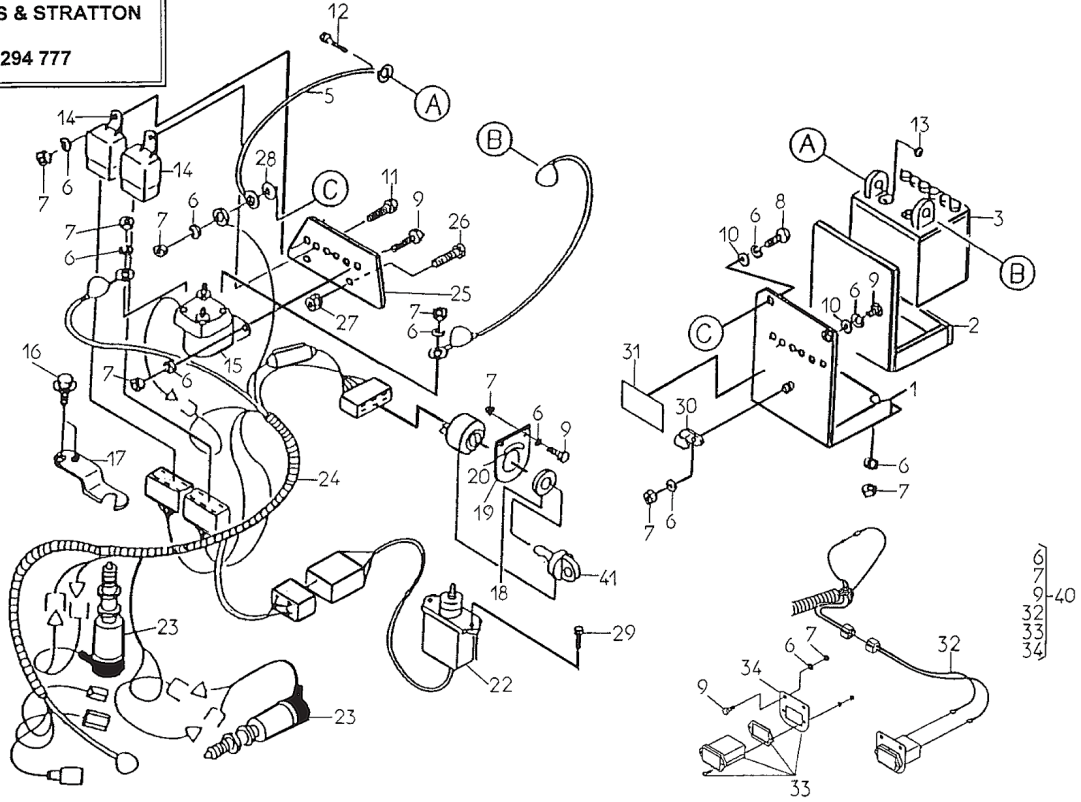

Number	Part Number	Name	Quantity
189	28461	TYRES LIQUID SEAL	1,000

414.01 AV85-88

Number	Part Number	Name	Quantity
1	15942	FUEL TANK	1,000
2	15943	STRAINER	1,000
3	15944	FUEL GAUGE	1,000
4	15945	SCREW	1,000
5	15946	SPRING	1,000
6	15427	SCREW	1,000
7	15947	GASKET	1,000
8	15948	TANKCAP COMPLETE	1,000

**AV88 AV85**  
**BRIGGS & STRATTON**  
 294 777

Number	Part Number	Name	Quantity
1	27516	BATTERY CARRIER	1,000
2	27517	CUSHION RUBBER	1,000
3	25800	-> 100217	1,000
4	27518	CODE (+)	1,000
5	27519	CODE (-) 235	1,000
6	71049	SPRING WASHER,DIN 1	1,000
7	1557	NUT HM6	1,000
8	20693	HEX.SCREW HM6X25	1,000
9	71255	SCREW TH M6X14	1,000
10	2235	WASHER A6.4	1,000
11	37997	SCREW HM6-16 8.8	1,000
12	27559	BATTERY SCREW M6	1,000
13	-	-	1,000
14	27247	RELAY	1,000
15	27241	MAGNETIC SWITCH	1,000
16	27341	HEG.S.M8X20+WASHE	1,000
17	27521	PLATE FIXING SWITCH	1,000
18	34103	KEY SWITCH+2 KEYS	1,000
19	27522	SWITCH BRACKET	1,000
20	13121	LABEL KEY	1,000
22	27523	SEAT SWITCH	1,000
23	27249	SAFETY SWITCH	1,000
24	27250	WIRE HARNESS	1,000
25	27524	RELAY SUPPORT	1,000
26	6169	SCREW HM8X16	1,000
27	27501	NUT FLANGE M8	1,000
29	34302	SCREW M6X15	1,000
30	27314	HARNESS CLIP	1,000
31	13113	STICKER	1,000
32	27607	WIRE HARNESS HOUR M	1,000
33	27608	HOUR METER	1,000
34	27609	HOUR METER BRACKET	1,000
40	27606	HOUR METER KIT	1,000
41	27317	CONTACTOR KEY	1,000