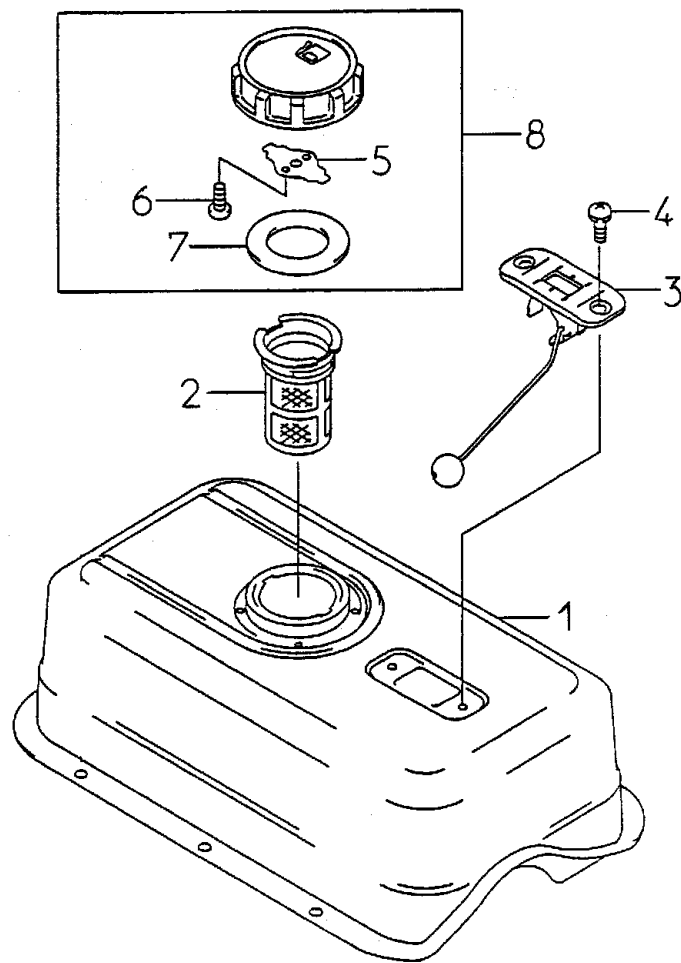

414.01 AV85-88

Number	Part Number	Name	Quantity
1	15942	FUEL TANK	1,000
2	15943	STRAINER	1,000
3	15944	FUEL GAUGE	1,000
4	15945	SCREW	1,000
5	15946	SPRING	1,000
6	15427	SCREW	1,000
7	15947	GASKET	1,000
8	15948	TANKCAP COMPLETE	1,000