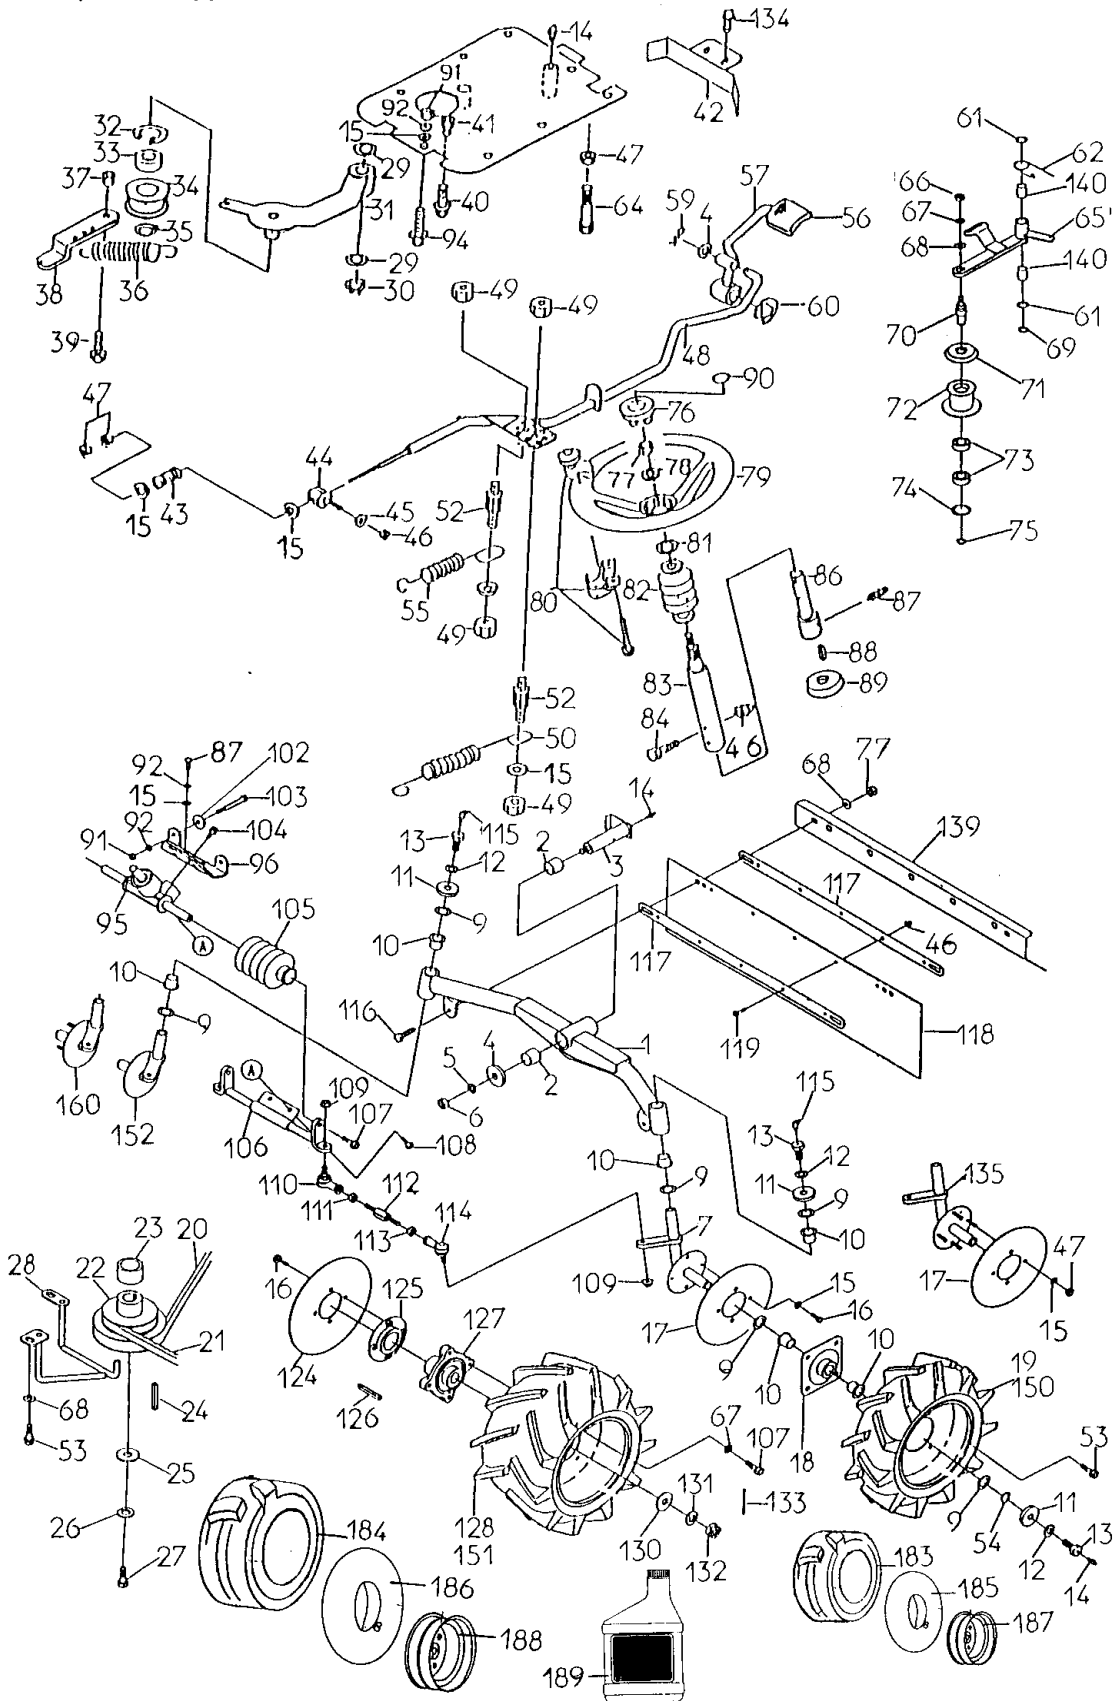

420.01 - AV88

Number	Part Number	Name	Quantity
1	-	-	1,000
2	27213	DU BUSH 25.25	1,000
3	27352	CENTER PIN	1,000
4	71035	FLAT WASHER NFE 276	1,000
5	27353	SPRING WASHER A12	1,000
6	71157	NUT AUTOFR.HM12	1,000
7	27643	KING PIN RIGHT	1,000
9	27356	WASHER 20X30X1	1,000
10	27214	DU BUSH	1,000
11	27357	COVER	1,000
12	27358	WASHER	1,000
13	27359	NIPPLE BOLT M14	1,000
14	27246	GREASE NIPPEL	1,000
15	7335	WASHER	1,000
16	6169	SCREW HM8X16	1,000
17	27235	FRONT WHEEL COVER	1,000
19	27236	LEFT FRONT WHEEL	1,000
20	27216	BLADE BELT	1,000
21	27217	BELT HP2SB32	1,000
22	27218	ENGINE PULLEY	1,000
23	27228	ENGINE COLLAR 26	1,000
24	27303	KEY	1,000
25	27361	WASHER 11X36X4,5	1,000
26	27553	SNAP RING 20	1,000
27	27362	SCREW UNF7/16-20X45	1,000
28	27363	BLADE BELT STOPPER	1,000
29	27364	WASHER 16X24X1	1,000
30	27365	SNAP RING 16	1,000
31	27366	DRIVING TENSION ARM	1,000
32	27374	SNAP RING 40	1,000
33	6058	BEARING 62032RS	1,000
34	27221	TENSION PULLEY	1,000
35	27376	SNAP RING 17	1,000
36	27222	TENS.SPRING	1,000
37	27231	COUNTER NUT M10X150	1,000
38	27378	TENSION SPRING ARM	1,000
39	70086	HEXAGON SCREW,DIN 9	1,000
40	21114	BOLT 8X40	1,000
41	27501	NUT FLANGE M8	1,000
42	27379	COVER	1,000
43	27380	SPRING 55	1,000