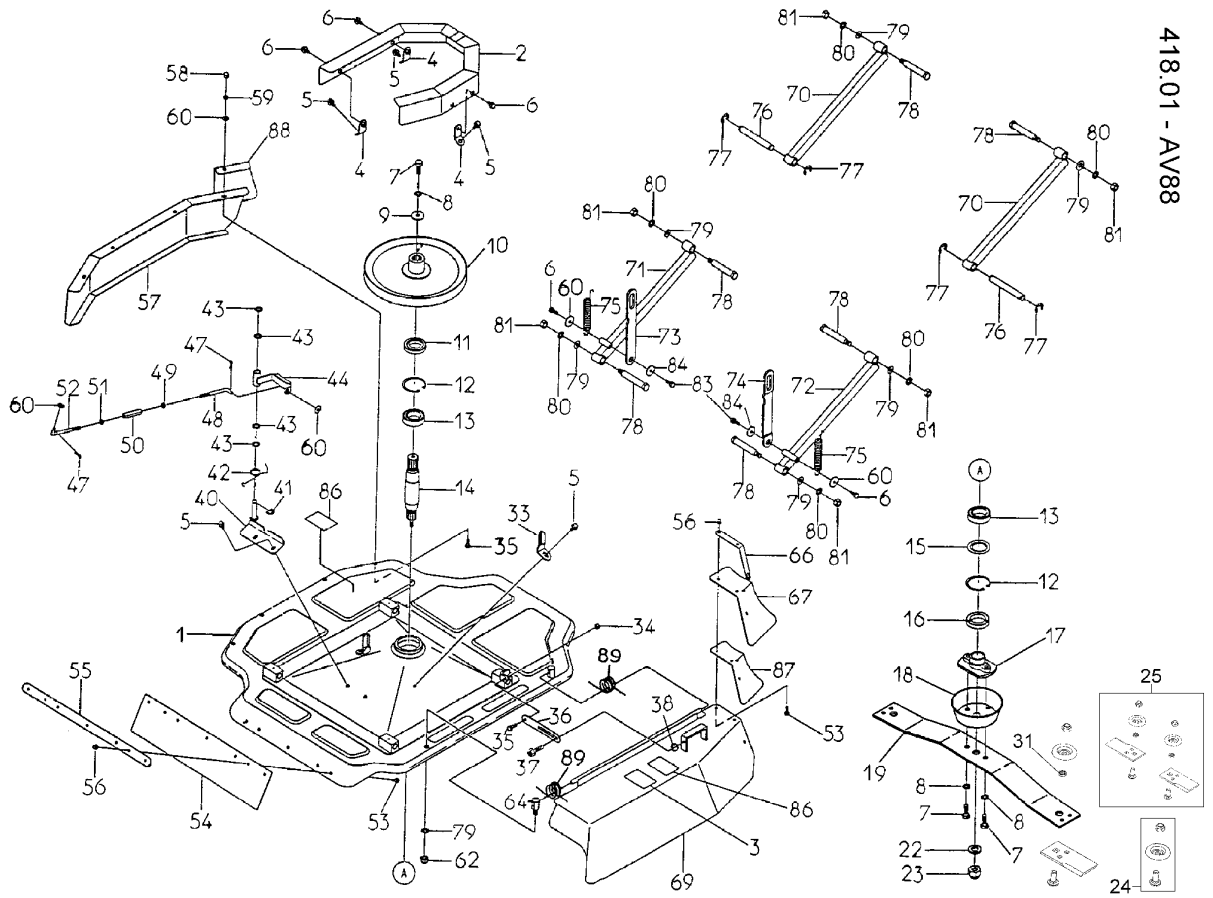

418.01 - AV88

Number	Part Number	Name	Quantity
1	27554	SAFETY COVER	1,000
2	27396	KNIFE BELT COVER	1,000
3	13064	STICKER COLER OPEN	1,000
4	27416	BELT COVER SUPPORT	1,000
5	27341	HEG.S.M8X20+WASHE	1,000
6	27342	HEG.S. M8X16+WASHE	1,000
7	27409	SCREW M12X30	1,000
8	27353	SPRING WASHER A12	1,000
9	27410	WASHER 12X36X4,5	1,000
10	27400	KNIFE PULLEY	1,000
11	27254	OIL SEAL UE35.62.10	1,000
12	27397	SNAP RING 62	1,000
13	24832	BEARING 6007-2RS1	1,000
14	27573	BLADE SHAFT	1,000
15	27565	DUST COVER	1,000
16	27571	OIL SEAL VE40-62-12	1,000
17	27582	BLADE COUPLING 88	1,000
18	34194	PROTECTION	1,000
19	27332	BLADE BODY	1,000
22	27408	SPRING WASHER 20	1,000
23	34292	STOP NUT M20	1,000
24	27543	FIXING KIT MC85	1,000
25	MC85	SWING TIP KIT	1,000
31	27266	KNIFE COLLAR	1,000
33	27412	BELT GUIDE	1,000
34	71205	SCREW M8	1,000
35	71413	SCREW HM 8-20	1,000
36	27274	ARM FOR COVER RIGHT	1,000
37	27417	DEFLECTOR SCREW	1,000
38	15848	SPRING WASHER	1,000
40	27398	BRAKE ARM SUPPORT	1,000
41	27428	E TYPE RING 10	1,000
42	27564	SPRING	1,000
43	27415	WASHER 13X21X2,3	1,000
44	27256	KNIFE BRAKE	1,000
47	27066	PIN	1,000
48	27257	BRAKE ROD	1,000
49	2020	NUT HM8	1,000
50	27258	TURN BUCKLE M8X50	1,000
51	27411	NUT M8 LEFT HAND	1,000
52	27259	BRAKE ROD	1,000