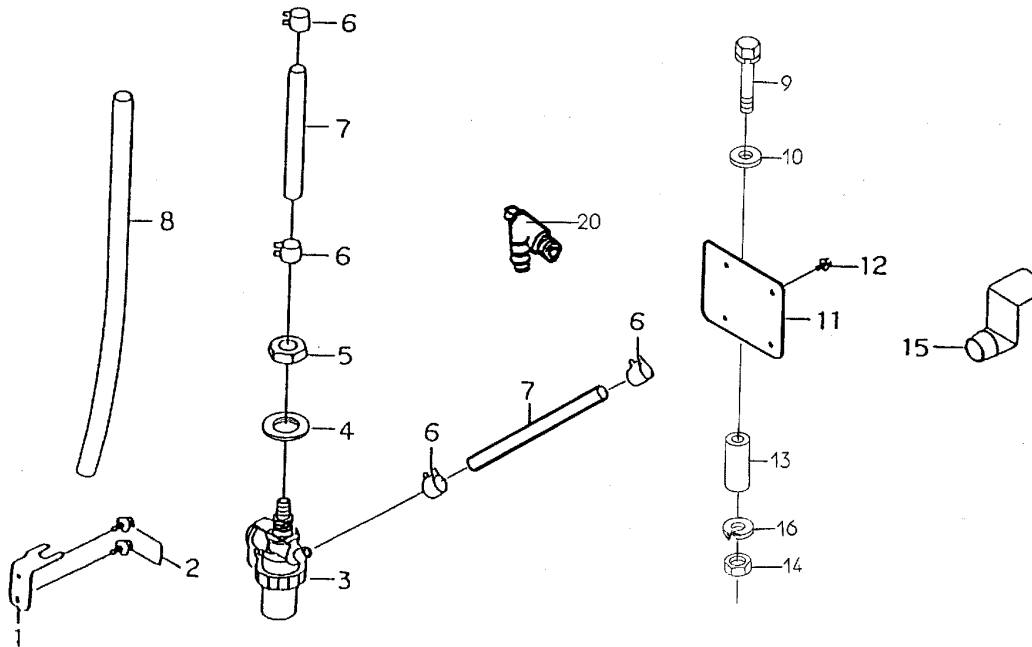

Number	Part Number	Name	Quantity
1	27526	FUEL COCK BRACKET	1,000
2	27342	HEG.S. M8X16+WASHE	1,000
3	27527	FUEL COCK	1,000
4	71035	FLAT WASHER NFE 276	1,000
5	27242	COUNTER NUT M12X125	1,000
6	15843	CLAMP	1,000
7	27528	DRAIN HOSE	1,000
8	27529	DRAIN HOSE	1,000
9	71289	H.SCREW M10X100 8,8	1,000
10	21036	FLAT WASHER 10.5	1,000
11	27530	PLATE FIXING MUFFLE	1,000
12	71103	UNC M DIA. 1/4" SCR	1,000
13	27531	PIPE FIXING MUFFLER	1,000
14	27231	COUNTER NUT M10X150	1,000
15	27532	EXHAUST ADAPTER	1,000
16	71052	SPRING WASHER,DIN 1	1,000
20	27691	WASTE OIL TAP	1,000